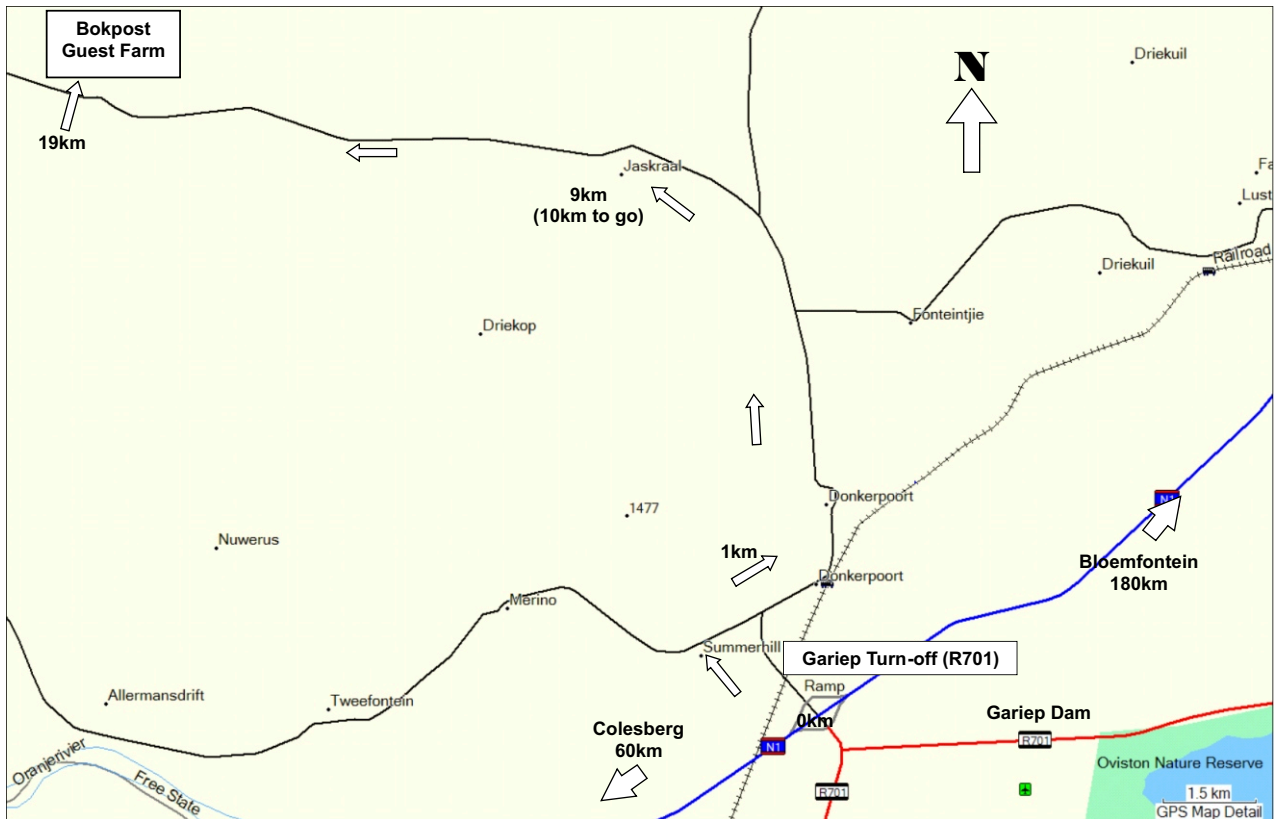

Directions to Bokpost Guest Farm from the N1

From the N1 take the Gariep off-ramp (R701) to Donkerpoort. Cross the railway line. Turn right at the T-junction. Pass Donkerpoort station on the right and proceed onto the gravel rd. Bokpost is situated 19km from the N1 on this road.